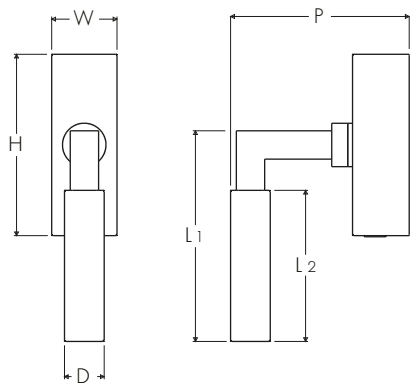

ATELIER BONOMI

Drehkipp con Chiave per Finestra Serie Bauhaus 01 Bauhuahs 01 Series Drehkipp Window Handle with Key

Dimensioni Dimensions

	L 1	L 2	P	D	W	H
S	113	80	95	21	35	98
M	123	90	95	21	35	98
L	127	104	105	27	35	98

Dimensioni in millimetri
Dimensions given in millimeters

Fornito con meccanismo DK q.7x45mm e viti M5x50mm.
Disponibile in tutte le finiture standard.

Dimensioni e finiture su misura disponibili su richiesta.

Regularly furnished with DK mechanism q.7x45mm and M5x50mm screws.
Additional sizes available by special order. Available in standard and custom finishes.