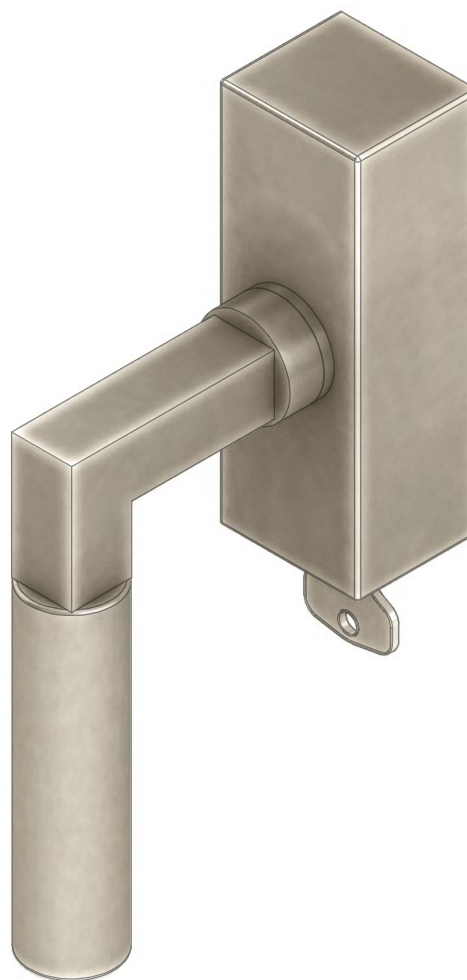

ATELIER BONOMI

Drehkipp con Chiave per Finestra Serie Bauhaus 01 Bauhuahs 01 Series Drehkipp Window Handle with Key

Dimensioni Dimensions

	L 1	L 2	P	D	W	H
S	113	80	95	21	35	98
M	123	90	95	21	35	98
L	127	104	105	27	35	98

Dimensioni in millimetri
Dimensions given in millimeters

Fornito con meccanismo DK q.7x45mm e viti M5x50mm.
Disponibile in tutte le finiture standard.

Dimensioni e finiture su misura disponibili su richiesta.

Regularly furnished with DK mechanism q.7x45mm and M5x50mm screws.
Additional sizes available by special order. Available in standard and custom finishes.